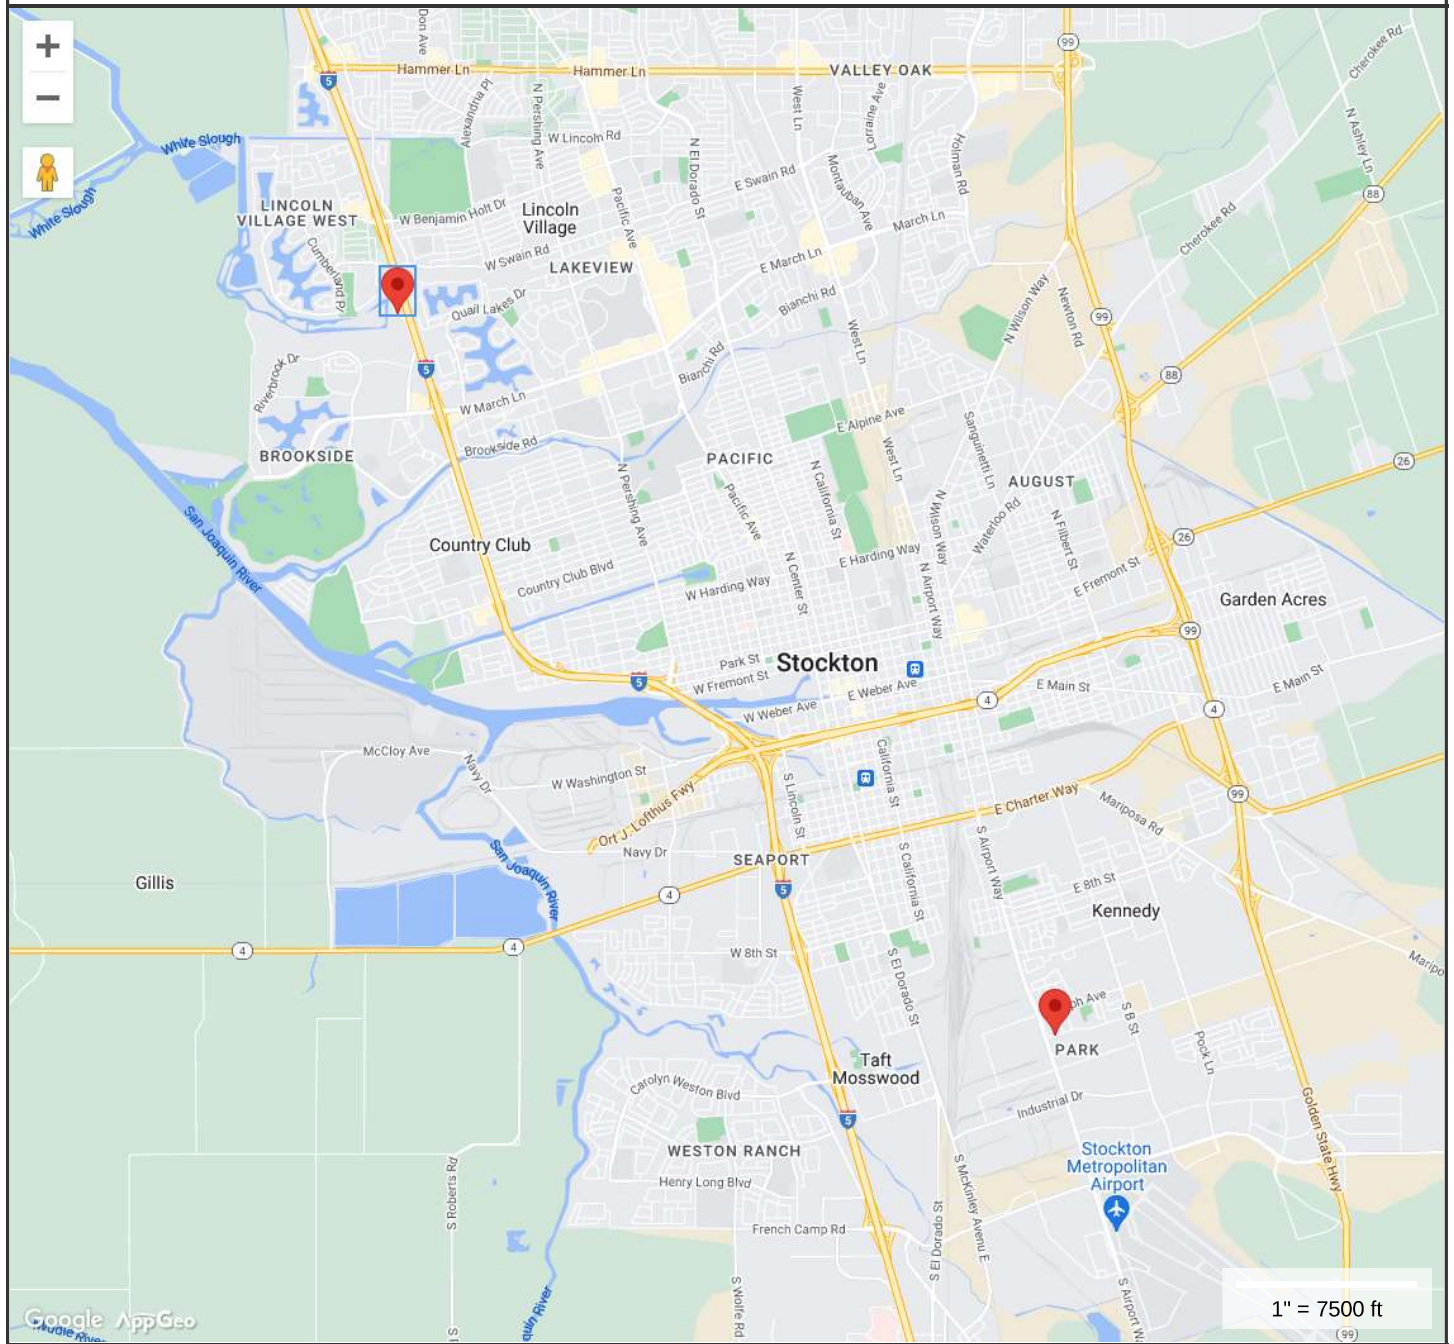

# Radars Feedback Sign Locations

**MAP FOR REFERENCE ONLY  
NOT A LEGAL DOCUMENT**

City of Stockton, CA makes no claims and no warranties, expressed or implied, concerning the validity or accuracy of the GIS data presented on this map.

Geometry updated 05/03/2023  
Data updated 05/01/2023

Print map scale is approximate. Critical layout or measurement activities should not be done using this resource.